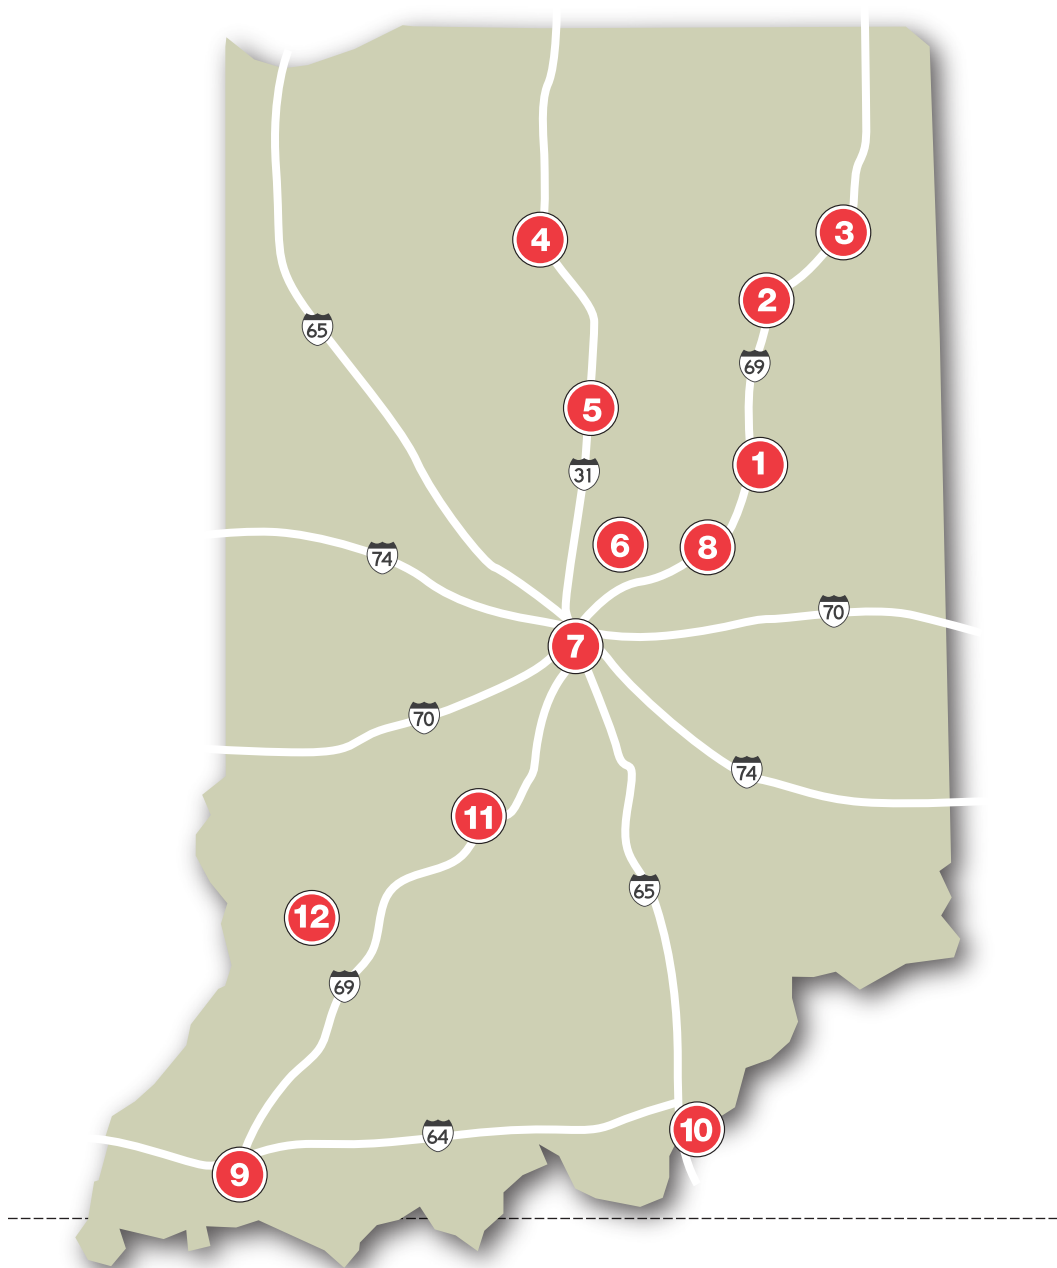

AREA OFFICE LOCATIONS

E&B PAVING, Inc
World-Class Solutions at a Local LevelSM

- | | | |
|--------------|----------------|---------------|
| ① Muncie | ⑤ Kokomo | ⑨ Evansville |
| ② Huntington | ⑥ Noblesville | ⑩ Clarksville |
| ③ Ft. Wayne | ⑦ Indianapolis | ⑪ Bloomington |
| ④ Rochester | ⑧ Anderson | ⑫ Washington |